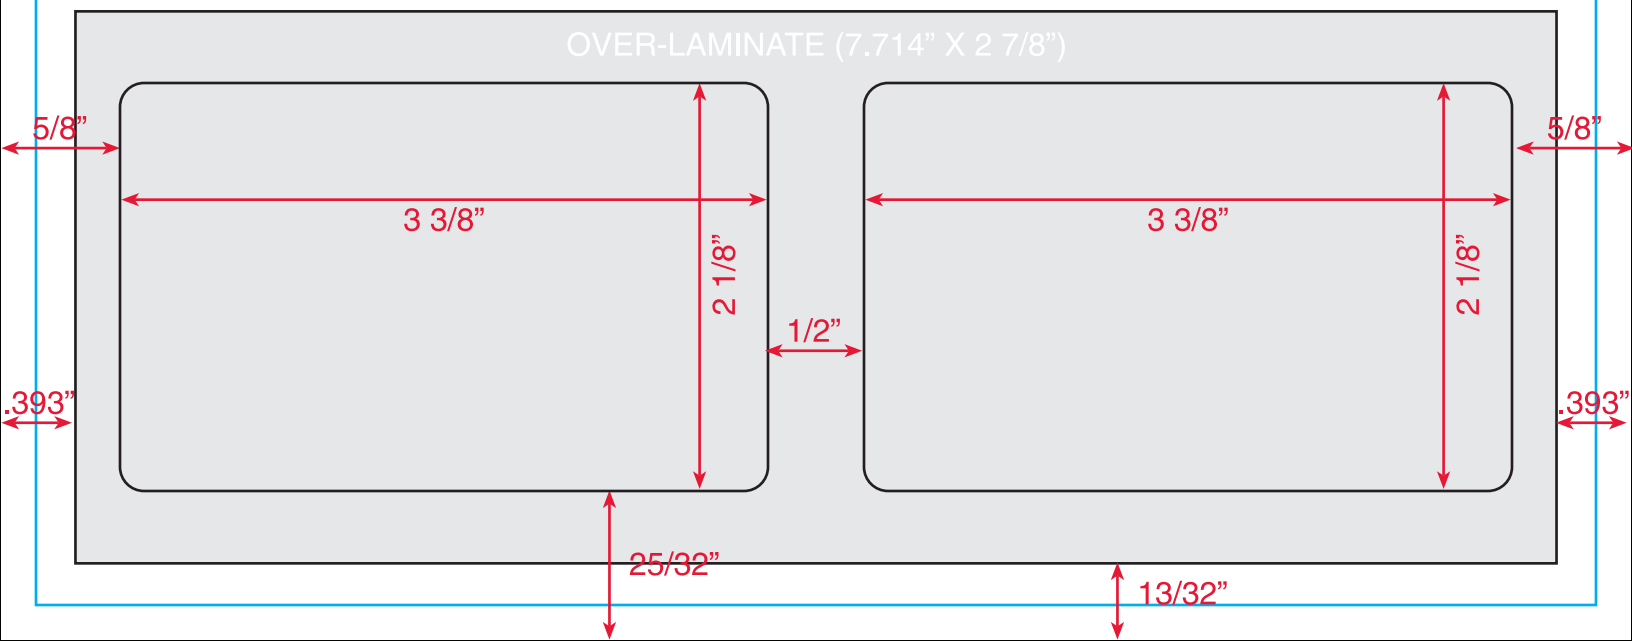

Item BL-0021

(Front)

8 1/2" x 11" Cutsheet with 2-up 3 3/8" x 2 1/8" Drylift
with Laser Overlam and Clear Underlam

← sheet size

← safety

Item BL-0021

(Back)

8 1/2" x 11" Cutsheet with 2-up 3 3/8" x 2 1/8" Drylift
with Laser Overlam and Clear Underlam

← sheet size

← safety